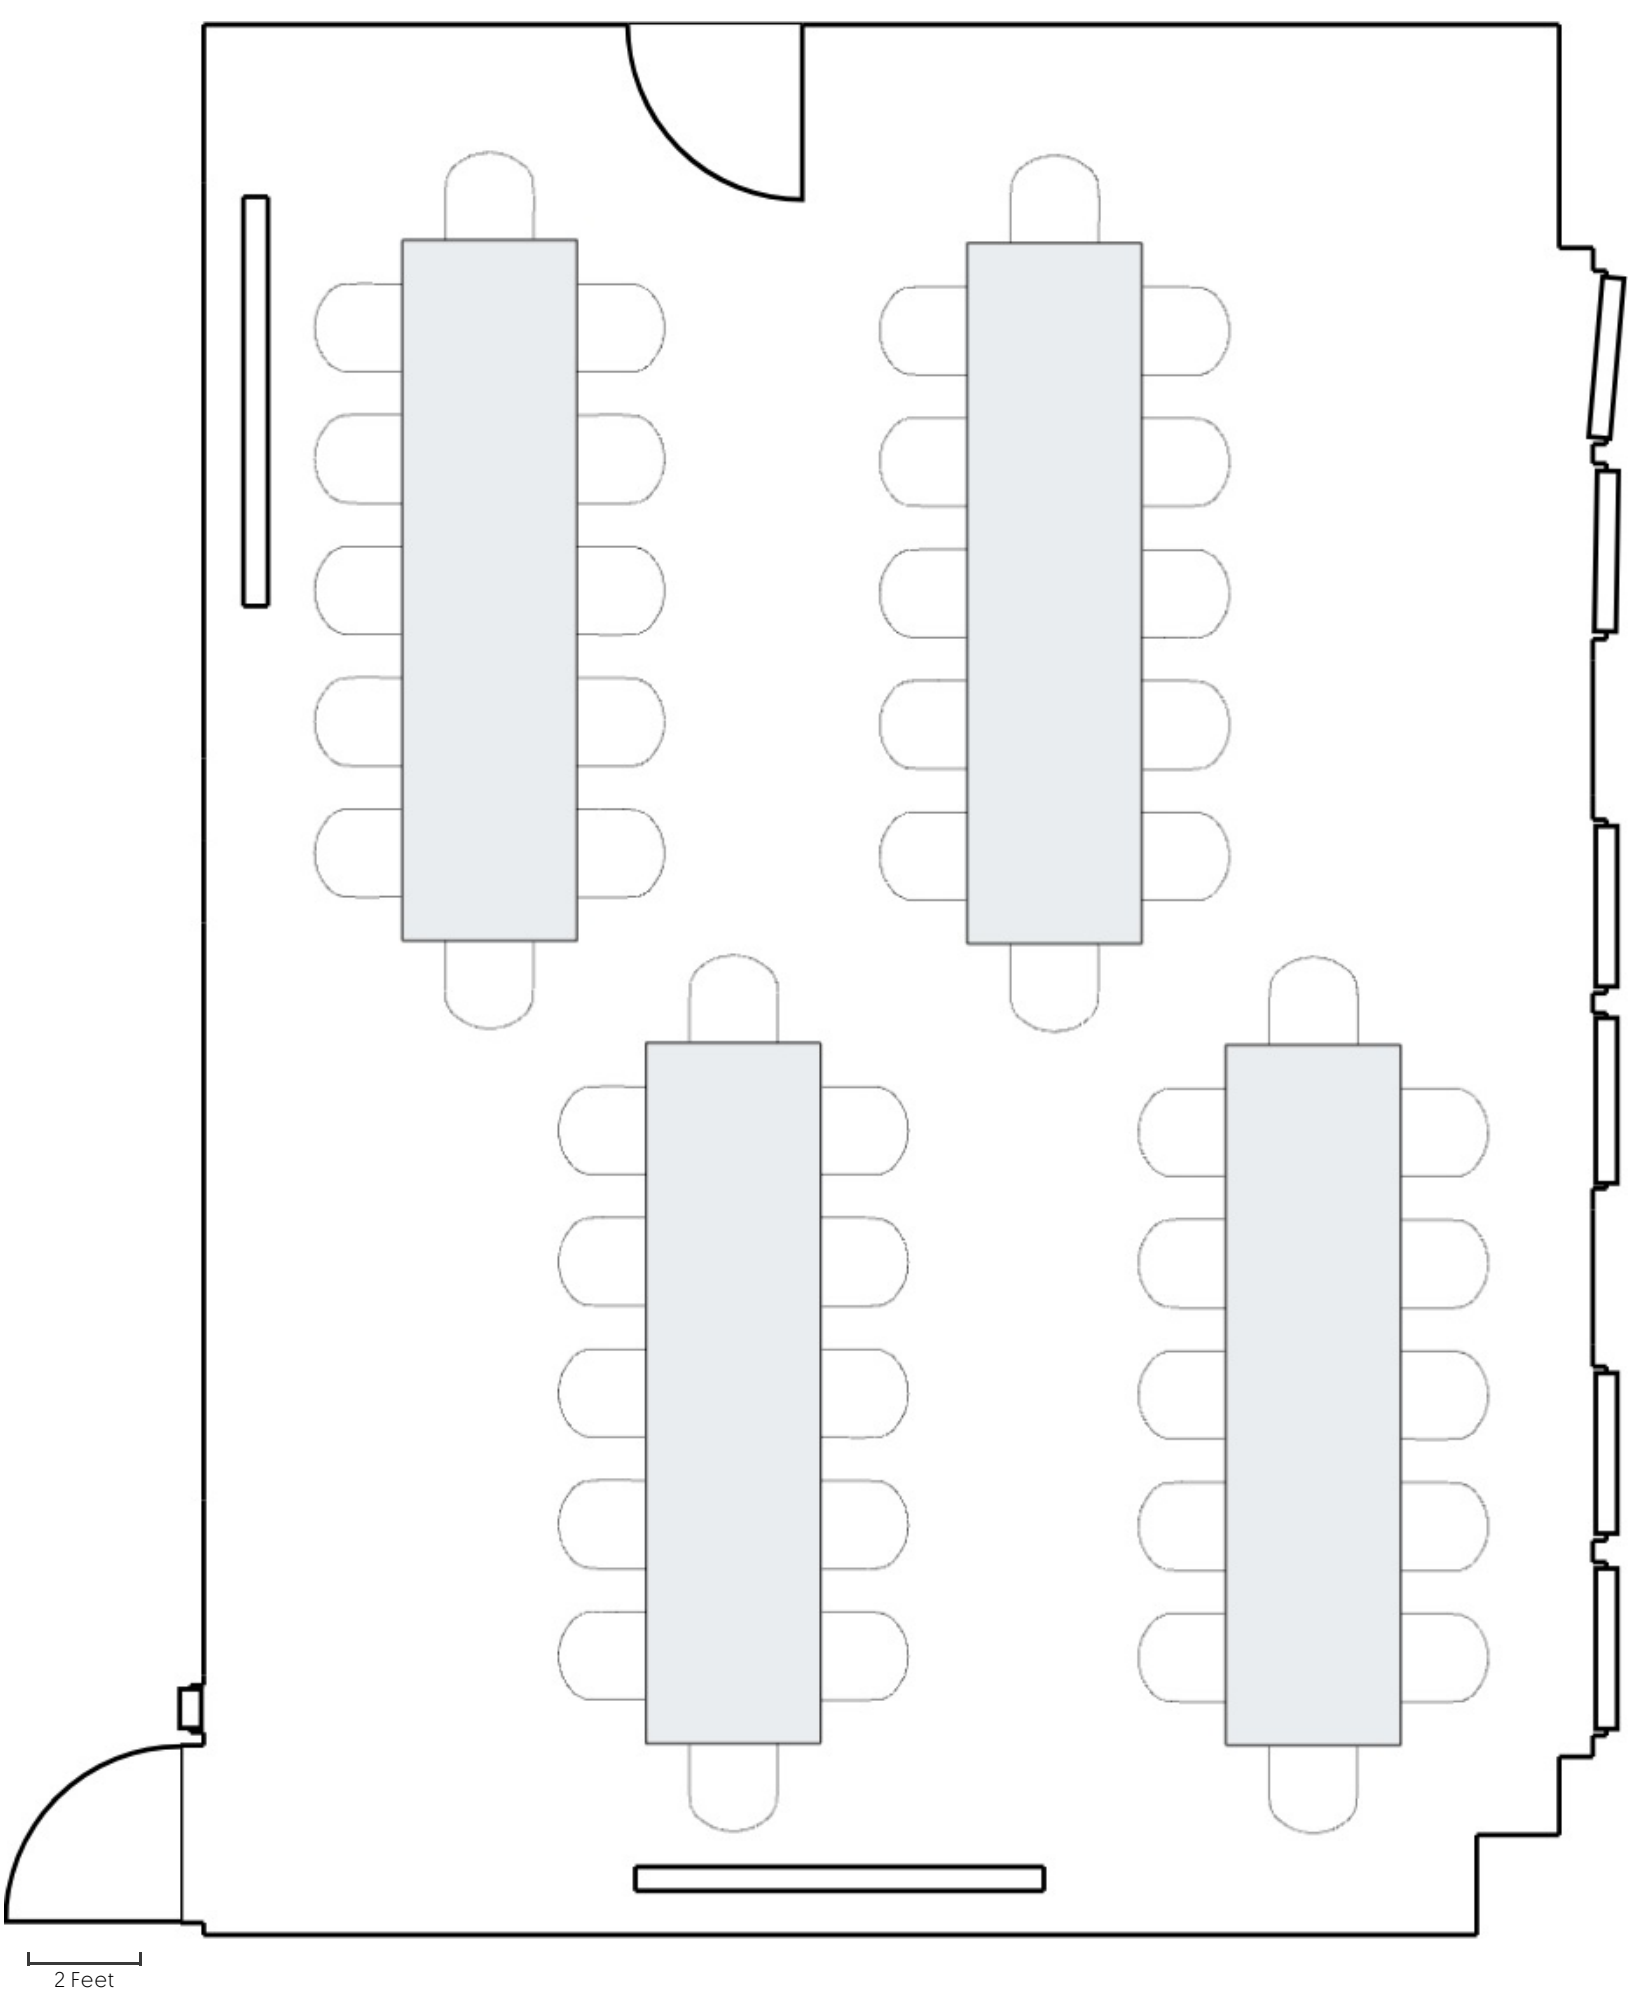

2 Feet

2 Feet

Wine Country - Crescents of 5 w/ AV for Wine Country Max Sets - Atlanta - December 25, 2024 at 12:00 PM

Wine Country - Long Rectangles of 12 for Wine Country Max Sets - Atlanta - December 25, 2024 at 12:00 PM

2 Feet

Wine Country Room - Rounds of 6 w/o AV for Wine Country Max Sets - Atlanta - December 25, 2024 at 12:00 PM