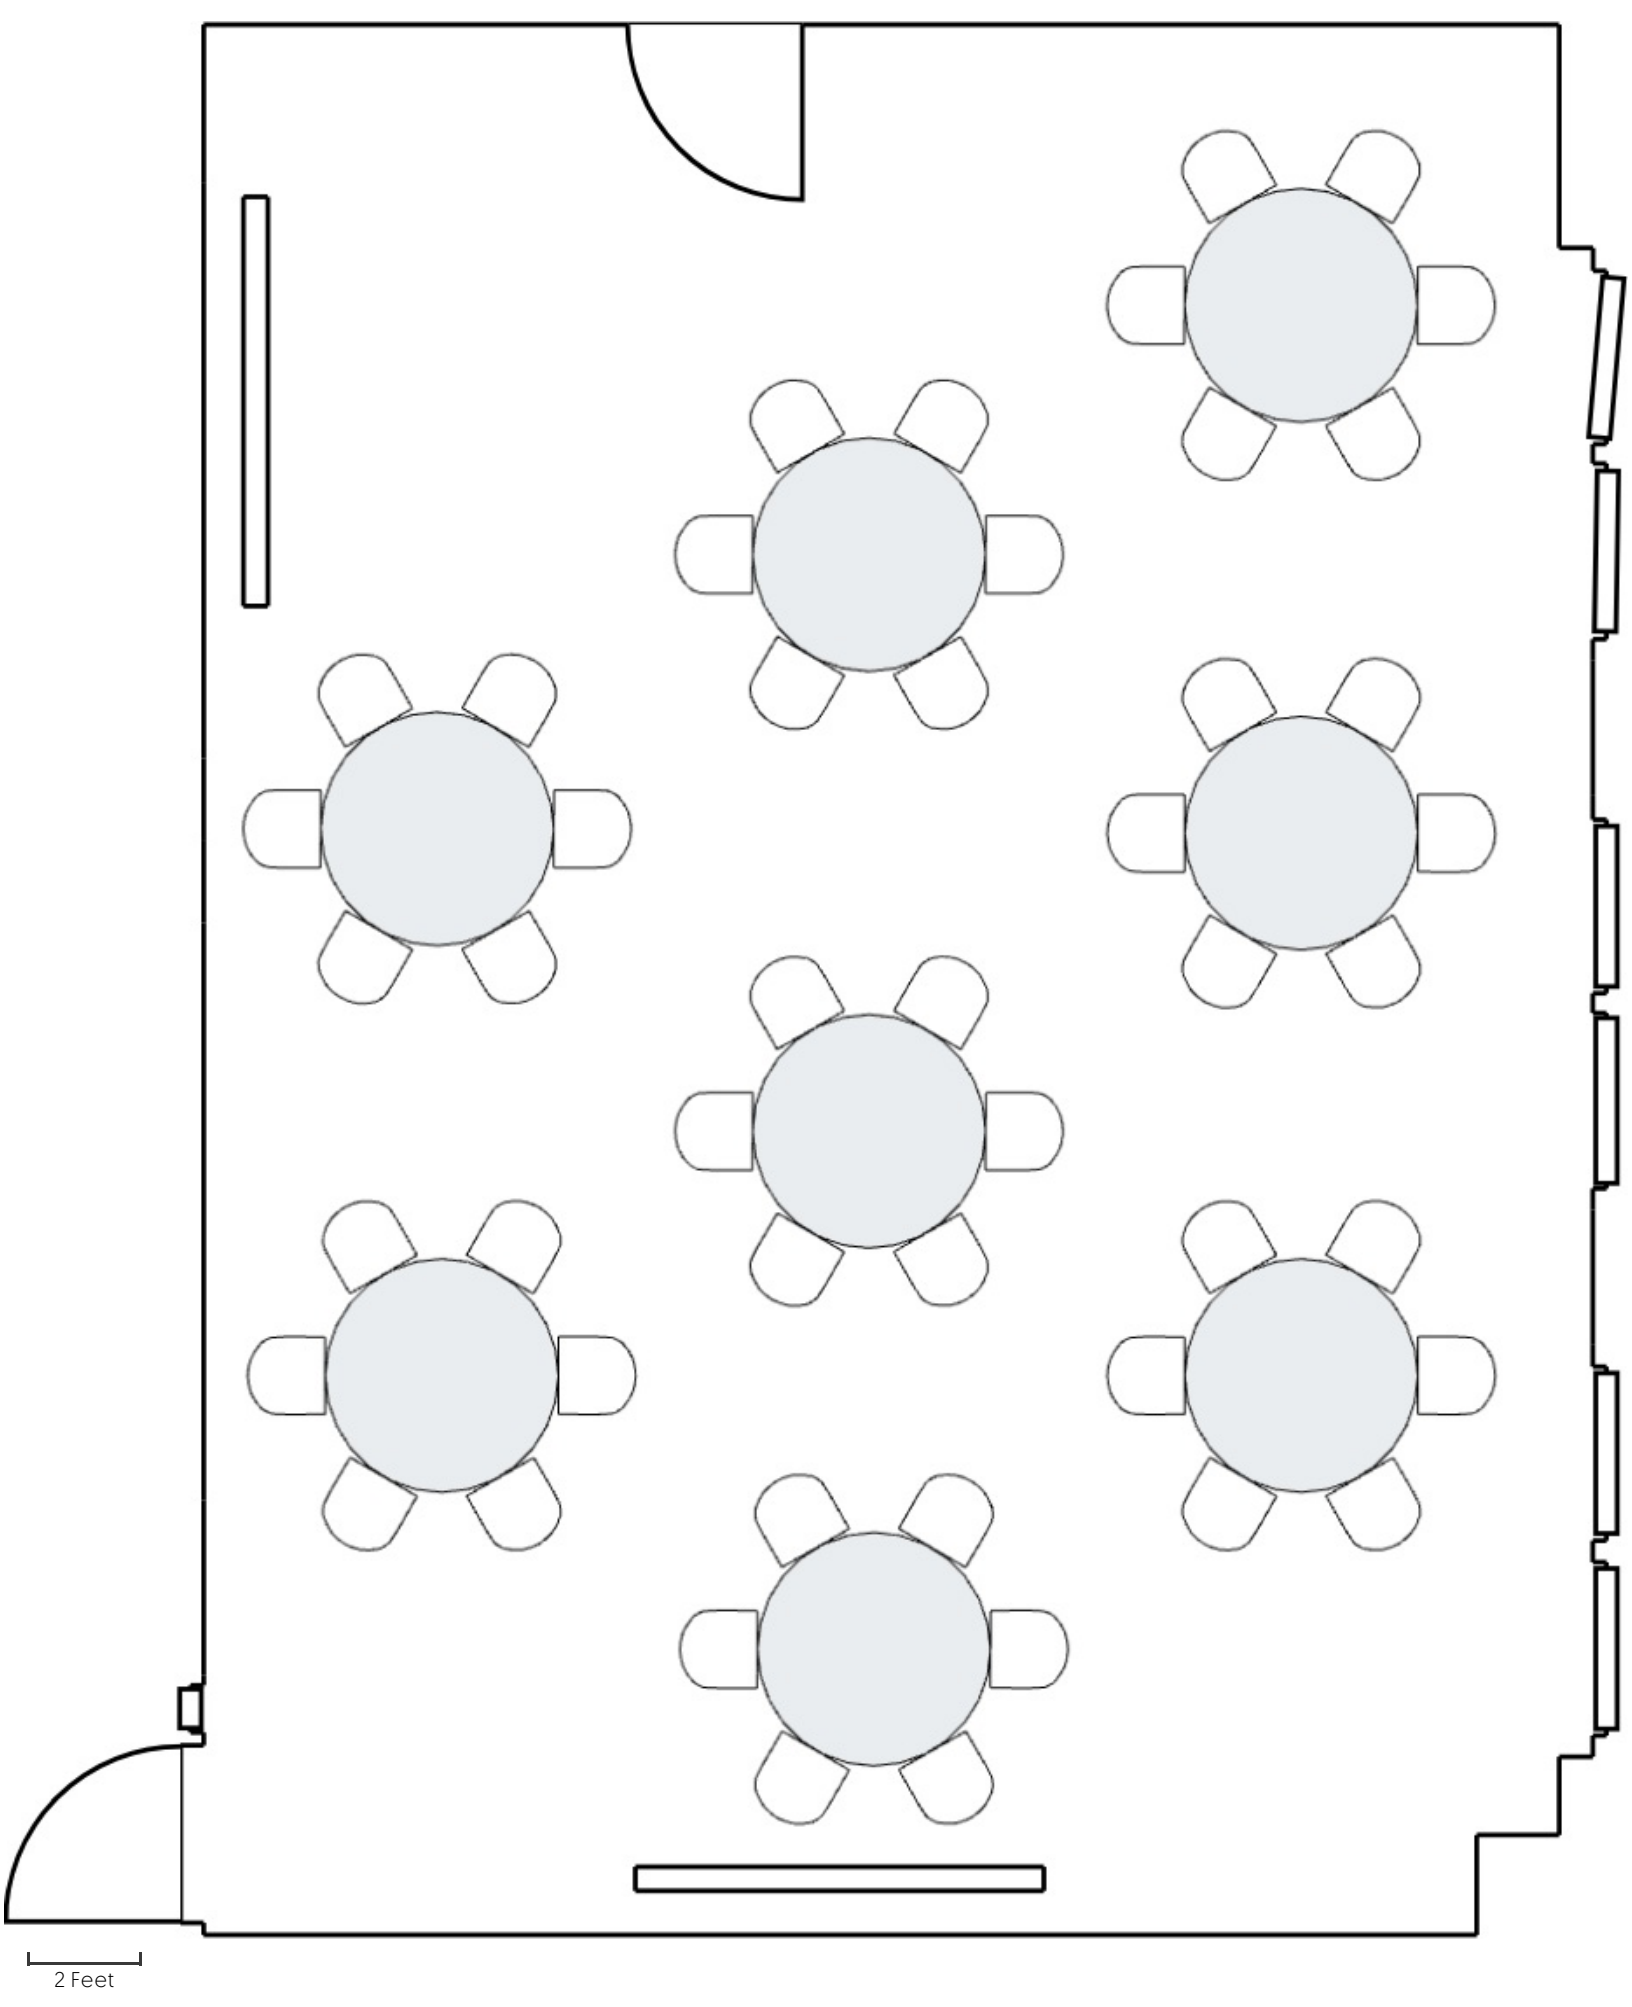

2 Feet

2 Feet

Wine Country - Crescents of 5 w/ AV for Wine Country Max Sets - Atlanta - December 25, 2024 at 12:00 PM

Wine Country - Long Rectangles of 12 for Wine Country Max Sets - Atlanta - December 25, 2024 at 12:00 PM

2 Feet

Wine Country Room - Rounds of 6 w/o AV for Wine Country Max Sets - Atlanta - December 25, 2024 at 12:00 PM